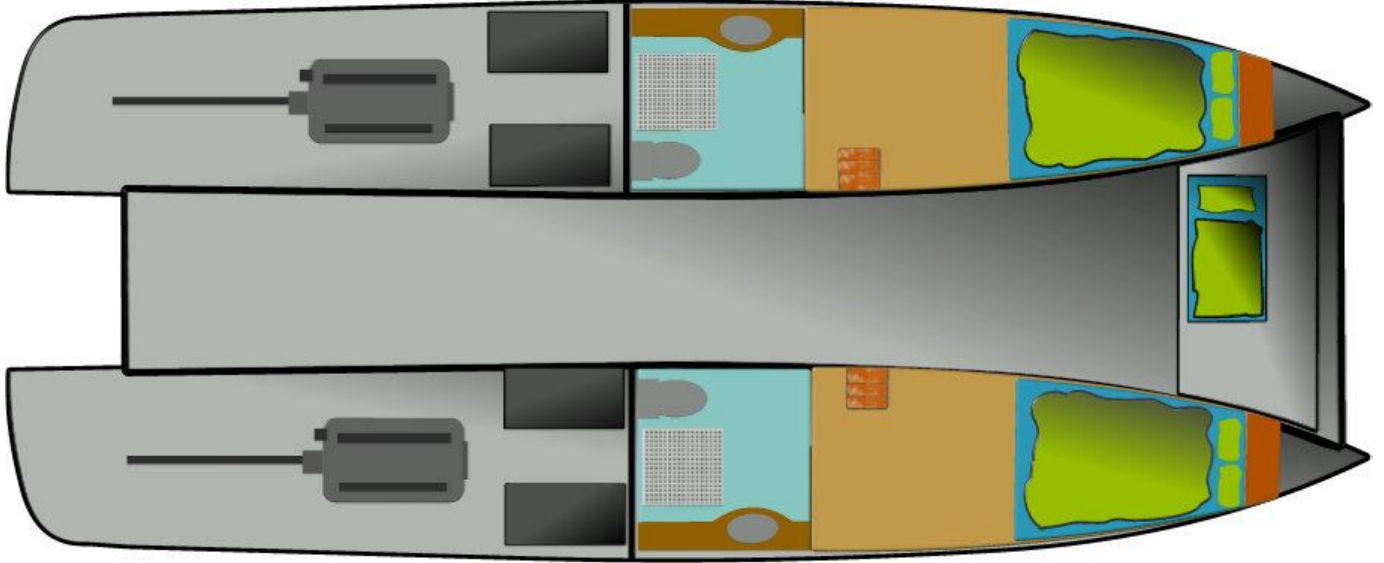

ERMAN YACHTING

DESIGN OF NOBILITY

2014

Power Catamaran 40

SPECIFICATIONS

MATERIAL	GRP
LOA	12,10 M 40 FT
BEAM	5,00 M 17 FT
DRAFT	0,95 M 3 FT
DISP	10000 KG
FUEL	1500 LT
FRESH WATER	800 LT
BLACK WATER	300 LT
CABIN	2/3
BATHROOM	2
EQUIPPED	FULL + FULL LUXURY
ENGINES	TWIN VOLVO 2 x 260HP

Full Luxury Equipped 12meter Power Catamaran

100% Bespoke & Tailored Hand Made Custom Building

Raymarine Navigation Sets (both in interior and fly bridge)
Chartplotter, GPS-FishFinder, Deep Sounder, Echo, Auto Pilot, Radar, Log
Teak-Aniegra-Mahogany-Wood-Leather Decoration
Gangway Remote Control Hydraulic Pasarella
Stainless Steel Anchor with Chain Counter
Luxuries Dashboard Full Equipped-also with chrome frame gauges and indicators
4pc. Wide Screen LCD-DVD Sound System
Generator
Inverter
Air Condition
Electrical Bilge Pumps
Underwater Lights
Shower Cabins in Bathrooms
3th Shower in Aft Cockpit
Bow Thruster
Oven
Touchmatic Cooker
Ice Maker
Refrigerators
Washing Machine
Couches for Sun Tanning / Cockpit Cushions
MicroWave
Fire Suppression System
Barbeque with complete Bbque box and Corian decorated lid
Corian Decorations in Galley and Bathrooms
Teak Tables
Bimini Tent
Flaps Trim Taps
Liferaft and LifeRaft Storages
Electrical Circuit 220V
Battery Charger / Shore Connection
Navigation Lighths and Mast
Complete Chrome / Stainless Steel Equipments / Rail Holders / Holders / Accessories
Sunbrella / Fabric Selections upen client's desire and demands
4 batteries
Transom Shower
Lightining
Antifouling