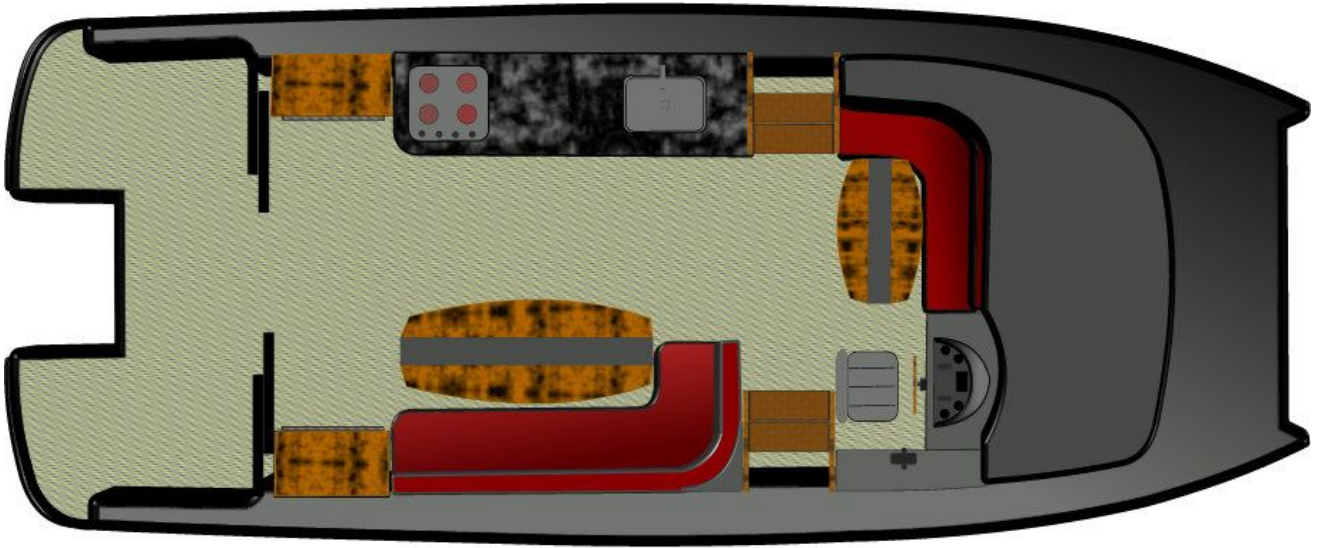

ERMAN YACHTING

DESIGN OF NOBILITY

2014

Power Catamaran 40

SPECIFICATIONS

MATERIAL	GRP
LOA	12,10 M 40 FT
BEAM	5,00 M 17 FT
DRAFT	0,95 M 3 FT
DISP	10000 KG
FUEL	1500 LT
FRESH WATER	800 LT
BLACK WATER	300 LT
CABIN	2/3
BATHROOM	2
EQUIPPED	FULL + FULL LUXURY
ENGINES	TWIN VOLVO 2 x 260HP

Full Luxury Equipped 12meter Power Catamaran

100% Bespoke & Tailored Hand Made Custom Building

Raymarine Navigation Sets (both in interior and fly bridge)
Chartplotter, GPS-FishFinder, Deep Sounder, Echo, Auto Pilot, Radar, Log
Teak-Aniegra-Mahogany-Wood-Leather Decoration
Gangway Remote Control Hydraulic Pasarella
Stainless Steel Anchor with Chain Counter
Luxuries Dashboard Full Equipped-also with chrome frame gauges and indicators
4pc. Wide Screen LCD-DVD Sound System
Generator
Inverter
Air Condition
Electrical Bilge Pumps
Underwater Lights
Shower Cabins in Bathrooms
3th Shower in Aft Cockpit
Bow Thruster
Oven
Touchmatic Cooker
Ice Maker
Refrigerators
Washing Machine
Couches for Sun Tanning / Cockpit Cushions
MicroWave
Fire Suppression System
Barbeque with complete Bbque box and Corian decorated lid
Corian Decorations in Galley and Bathrooms
Teak Tables
Bimini Tent
Flaps Trim Taps
Liferaft and LifeRaft Storages
Electrical Circuit 220V
Battery Charger / Shore Connection
Navigation Lighths and Mast
Complete Chrome / Stainless Steel Equipments / Rail Holders / Holders / Accessories
Sunbrella / Fabric Selections upen client's desire and demands
4 batteries
Transom Shower
Lightining
Antifouling